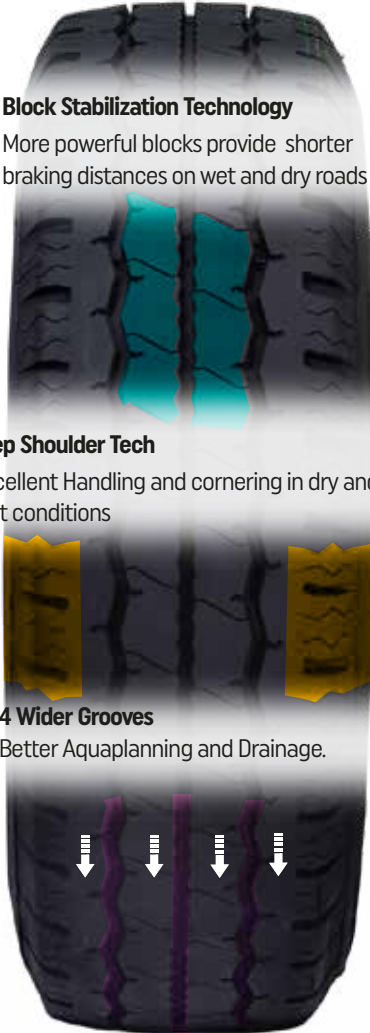

### Block Stabilization Technology

More powerful blocks provide shorter braking distances on wet and dry roads

### Step Shoulder Tech

Excellent Handling and cornering in dry and wet conditions

### 4 Wider Grooves

Better Aquaplaning and Drainage.