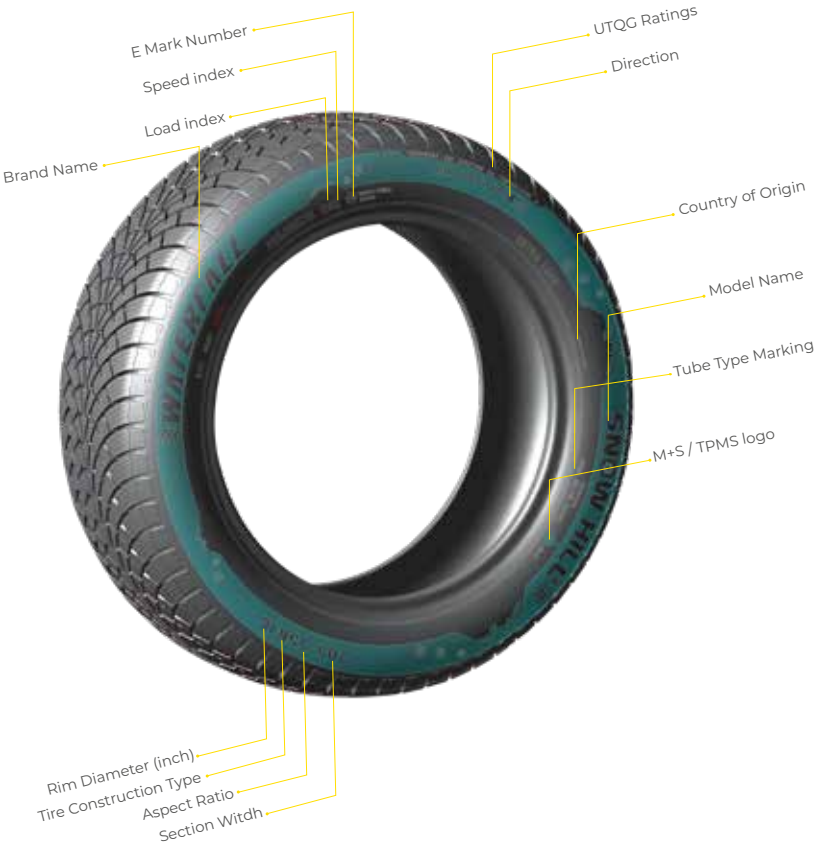

Tire Construction